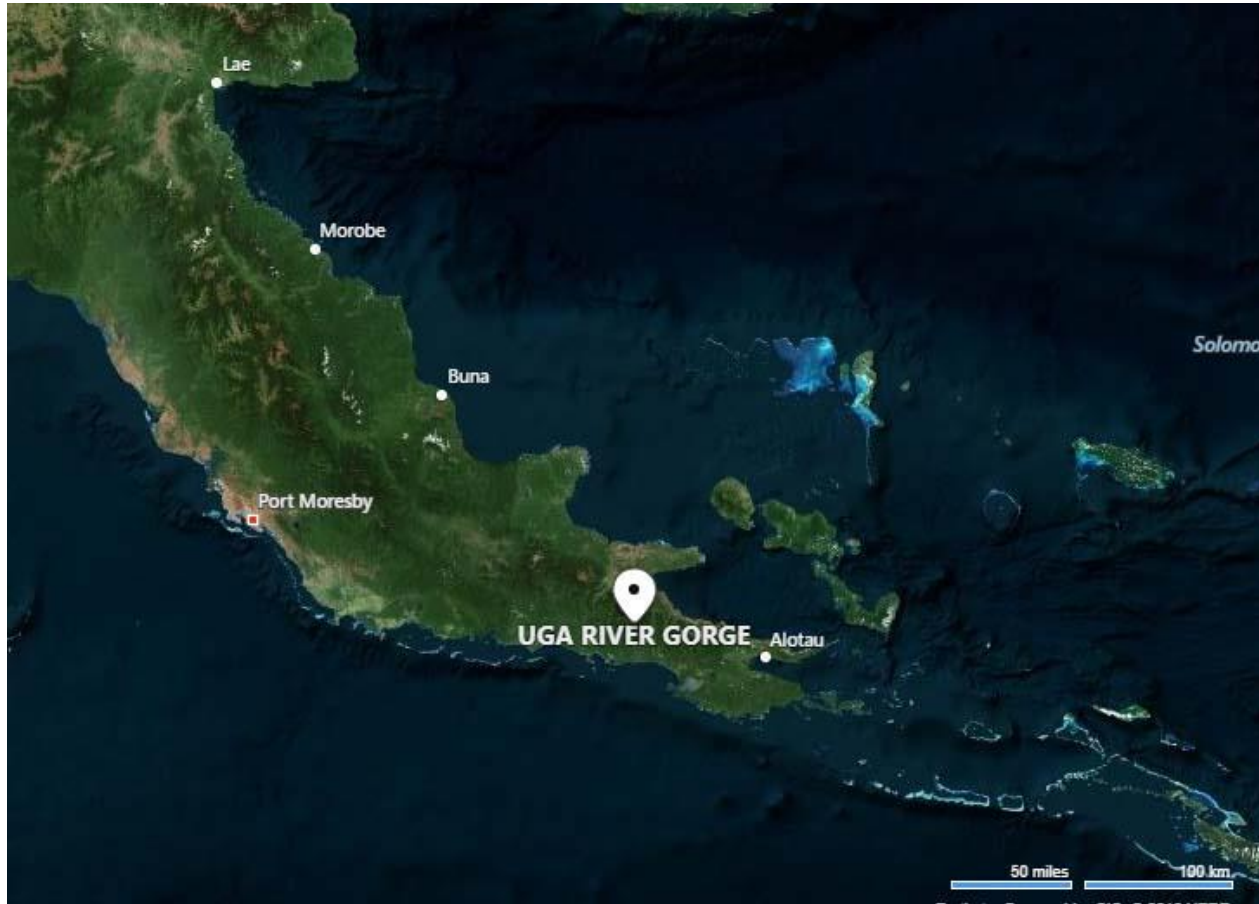

EM21 UGA RIVER EXPEDITION – TRIP LOCATION AND ITINERARY WAYPOINTS

(SCROLL DOWN TO NEXT PAGE FOR MAP OF ITINERARY WAYPOINTS)